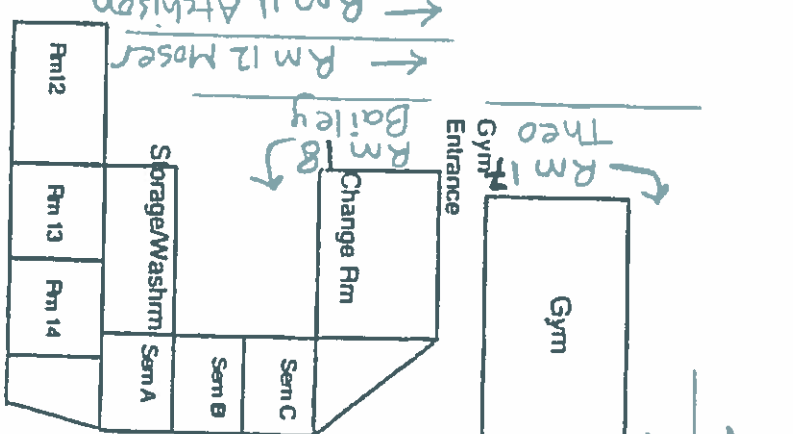

Line Up Locations
September 2021

Rm 7 Coombs
Walkway

Thorndale Path

Rm 2 Tastula
Bike Rack

Rm 3 Hahn
Outdoor Classroom
Seer Cabin

Creative
Playground

Y2K resto.

in area

Walkway

Soccer Field

Walkway

Westfield
Path

Restoration Area

Fire Route

Westvale Dr.

Child Care
Entrance

Front
Entrance

Parking lot
Entrance